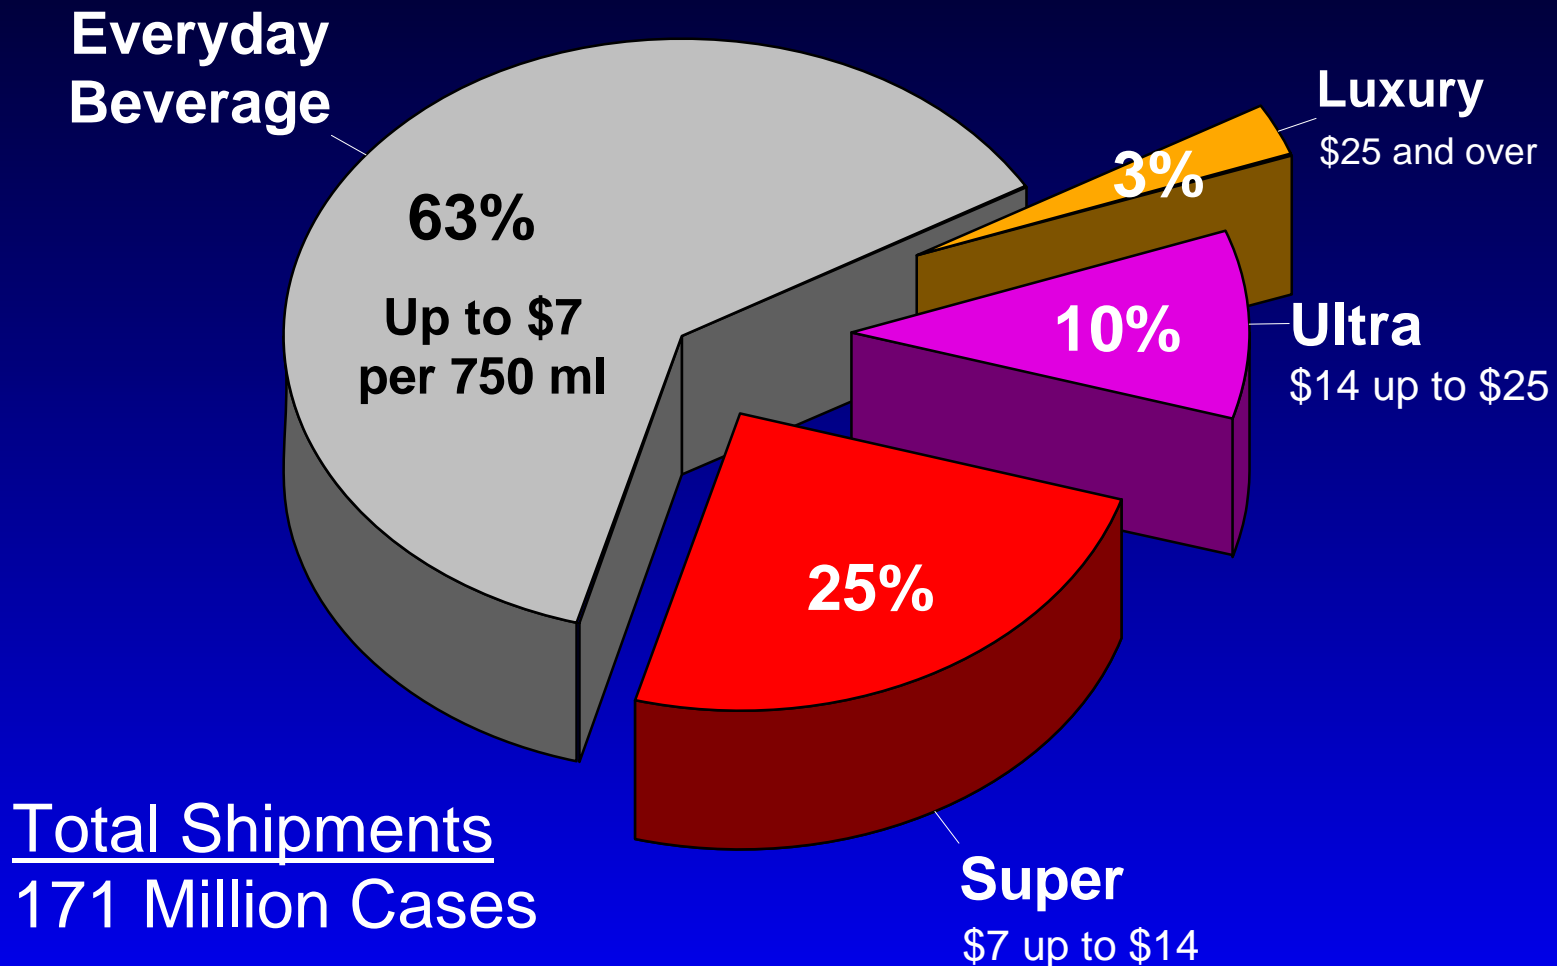

2006 California Table Wine Shipments by Price Segment

Source: GFA Estimates. Copyright 2007 by Gomberg, Fredrikson & Associates.